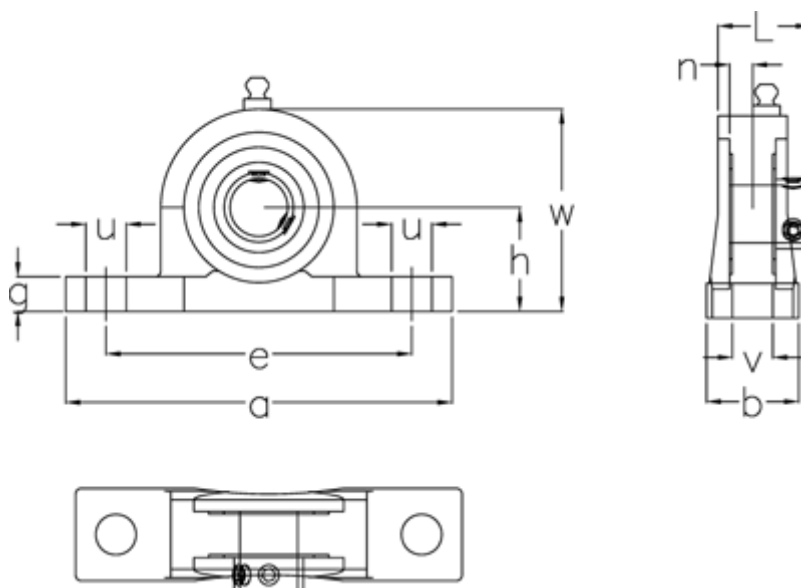

Article number: 54810022061

Description: Pillow block SS UCP206 LDK f/shaft dia.30 mm  
All stainless, matt

## Measures

a	= 165	L	= 38.1
b	= 48	Nominal drive	= 15.9
Bearing	= SUC206	u	= 21
Bolt size	= M14	v	= 17
e	= 121	w	= 82
g	= 16	Weight	= 1.09
h	= 42.9		
Housing	= SP206		